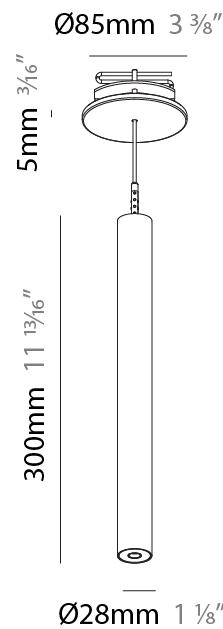

ELECTRICAL

Lamp Type: LED (Zhaga Standard)
Input Wattage (W): 6.6
Total Output Wattage (W): 6
Dimming: Tri-Mode (Non-Dimming and Phase Dimming (120Vac only) and 0-10V Dimming)
Driver Included: Yes
Driver Location: External
Driver Type: Constant Current - Universal
Driver Class: Class 2
Housing: ENCP3 w/Quick Connect
Input Voltage (V): 120 - 277
Constant Current (MA): 500

LED

Number of LEDs: 1
Color Temperature (°K): [2700 / 3000 / 4000](#)
Max. Delivered Lumen (lm): 330 / 360 / 380
CRI: >90 CRI
Lamp Life (hrs): 50000
Upon Request: ***3500K available in minimum quantities (larger quantities upon request)

OPTICAL

Optic°: [24 / 32 / 34 / 55 / 58](#)

RATINGS AND CERTIFICATIONS

Certified By: Certified for North American Standards
IP rating: IP20

Zaneen Group Inc. © 2026, T 1800-388-3382, F 416-247-9319, www.zaneen.com

Available for International specifications by adding 'INT' at the end of the existing Model #. For assistance on 'custom' specifications, contact zteam@zaneen.com. In a constant effort to supply the best product, we reserve the right to change specifications or materials without notice. The most recent specification sheets are found at zaneen.com