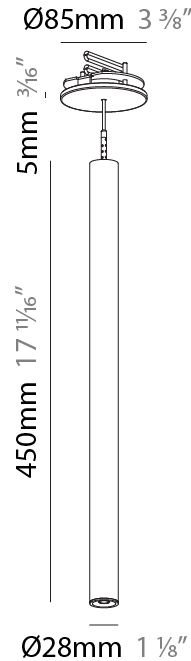

ELECTRICAL

Lamp Type: LED (Zhaga Standard)
Input Wattage (W): 6.4
Total Output Wattage (W): 6
Dimming: Tri-Mode (Non-Dimming and Phase Dimming (120Vac only) and 0-10V Dimming)
Driver Included: Yes
Driver Location: External
Driver Type: Constant Current - Universal
Driver Class: Class 2
Housing: ENCP3 w/Quick Connect
Input Voltage (V): 120 - 277
Constant Current (MA): 500

LED

Number of LEDs: 1
Color Temperature (°K): 2700 / 3000 / 3500 / 4000
Max. Delivered Lumen (lm): Max 381 / 404 / 426 / 438
Nominal Lumen (lm): 460 / 487 / 514 / 528
CRI: >90 CRI
Lamp Life (hrs): 50000

OPTICAL

Reflector: 20 / 26 / 56

RATINGS AND CERTIFICATIONS

Certified By: CSA Certified to UL and CSA Standards

IP Rating: IP20 © 2026, T 1800-388-3382, F 416-247-9319, www.zaneen.com

Available for International specifications by adding 'INT' at the end of the existing Model #. For assistance on 'custom' specifications, contact zteam@zaneen.com. In a constant effort to supply the best product, we reserve the right to change specifications or materials without notice. The most recent specification sheets are found at zaneen.com