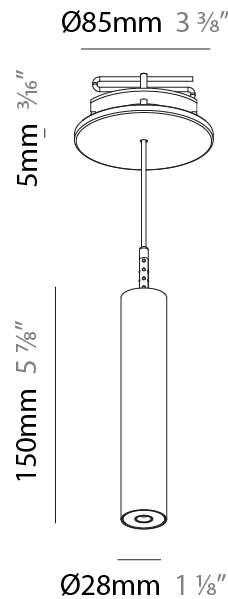

PHYSICAL

Shape: Cylinder
Diameter (mm): 28
Diameter (in): 1 1/8
Height (mm): 150
Height (in): 5 7/8
Max. Overall Height (mm): 2150
Max. Overall Height (in): 84 3/8
Min. Recessing Depth (mm): 75
Min. Recessing Depth (in): 2 15/16
Weight (kg): 0.274
Weight (lbs): 0.60
Fixture Finish: SSR / BKV / CWI / CRY / HAB / UFT / ITA / RUA / FTG / MYG / LOD / PUS / FRO / FUP / KIA / POP / BLS / SPG / MEY / GOH / CHC / COM / ABZ / JAG / OBR / MOS / ROR
Fixture Material: Aluminum
Cable Details: 2000mm or 4000mm Black Cable
Cut-out Measurements: 68mm / 2 11/16"

ELECTRICAL

Lamp Type: LED (Zhaga Standard)
Input Wattage (W): 6.6
Total Output Wattage (W): 6
Dimming: Tri-Mode (Non-Dimming and Phase Dimming (120Vac only) and 0-10V Dimming)
Driver Included: Yes
Driver Location: External
Driver Type: Constant Current - Universal
Driver Class: Class 2
Housing: ENCP3 w/Quick Connect
Input Voltage (V): 120 - 277
Constant Current (MA): 500

LED

Number of LEDs: 1
Color Temperature (°K): 2700 / 3000 / 4000
Max. Delivered Lumen (lm): 330 / 360 / 380
CRI: >90 CRI
Lamp Life (hrs): 50000
Upon Request: ***3500K available in minimum quantities (larger quantities upon request)

OPTICAL

Optic°: 24 / 32 / 34 / 55 / 58

RATINGS AND CERTIFICATIONS

Certified By: Certified for North American Standards
IP rating: IP20